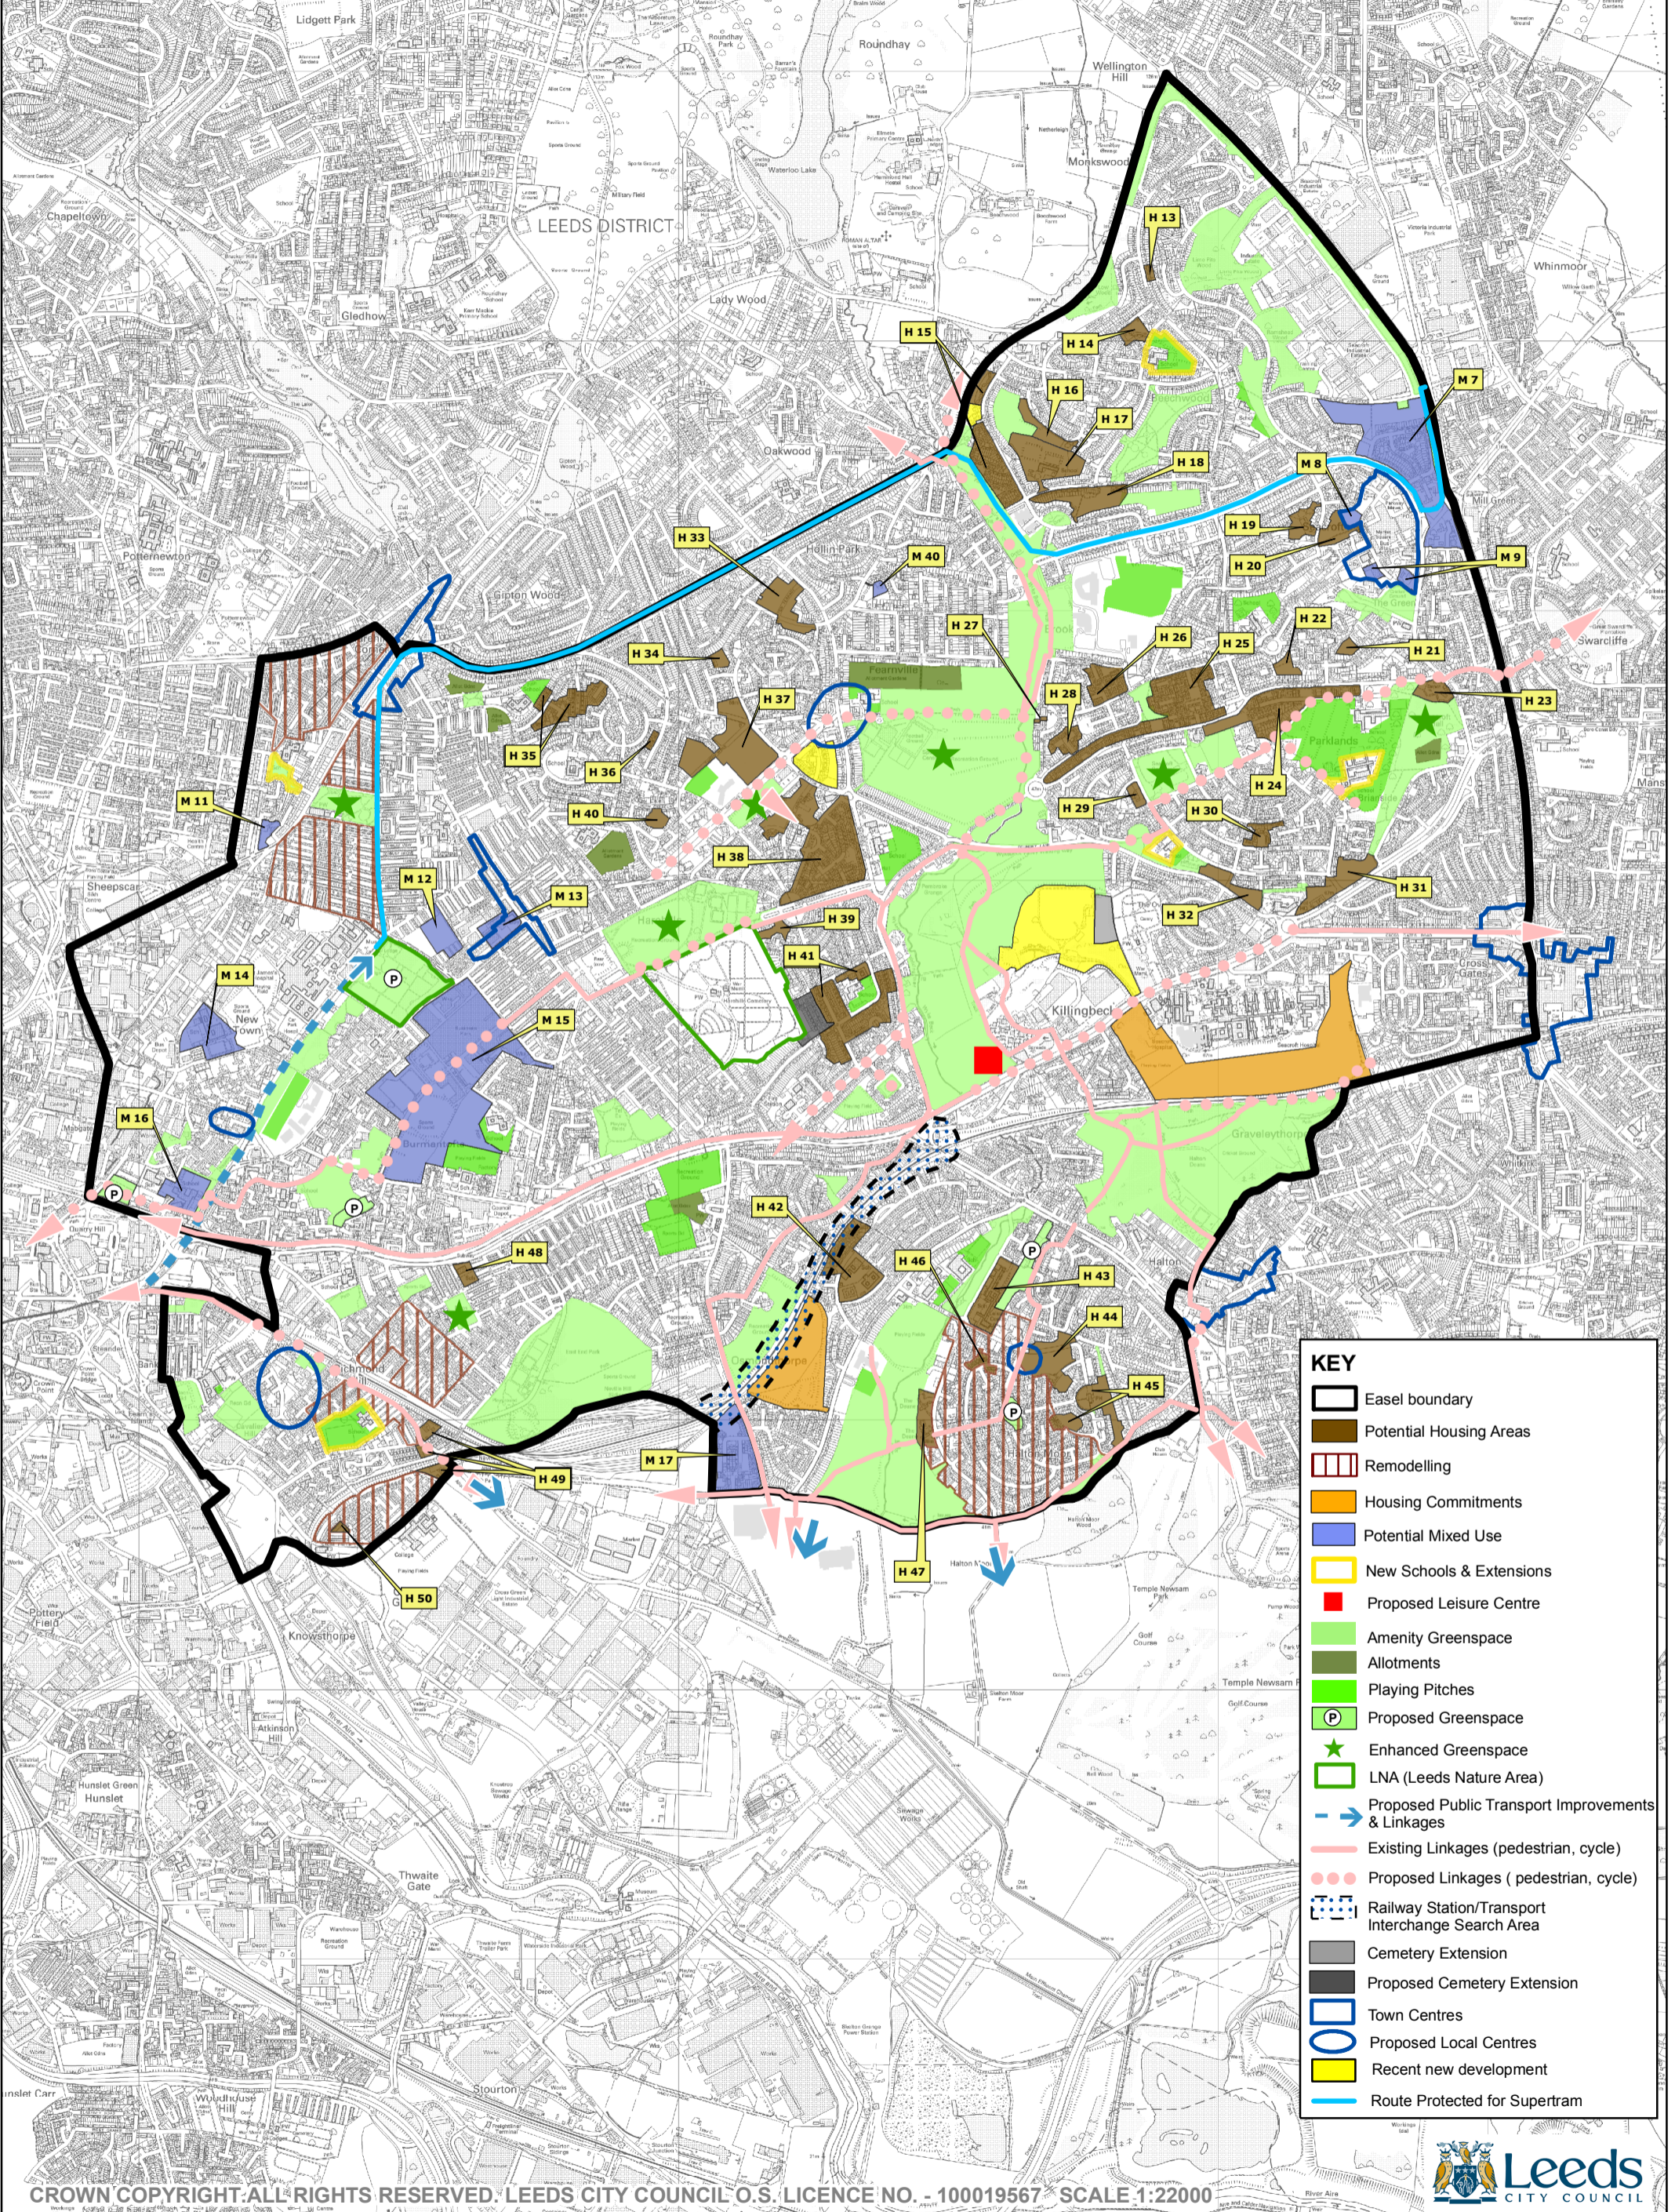

EAST AND SOUTH EAST LEEDS AREA ACTION PLAN OPTION 2

KEY

- Easel boundary
- Potential Housing Areas
- Remodelling
- Housing Commitments
- Potential Mixed Use
- New Schools & Extensions
- Proposed Leisure Centre
- Amenity Greenspace
- Allotments
- Playing Pitches
- Proposed Greenspace
- Enhanced Greenspace
- LNA (Leeds Nature Area)
- Proposed Public Transport Improvements & Linkages
- Existing Linkages (pedestrian, cycle)
- Proposed Linkages (pedestrian, cycle)
- Railway Station/Transport Interchange Search Area
- Cemetery Extension
- Proposed Cemetery Extension
- Town Centres
- Proposed Local Centres
- Recent new development
- Route Protected for Supertram